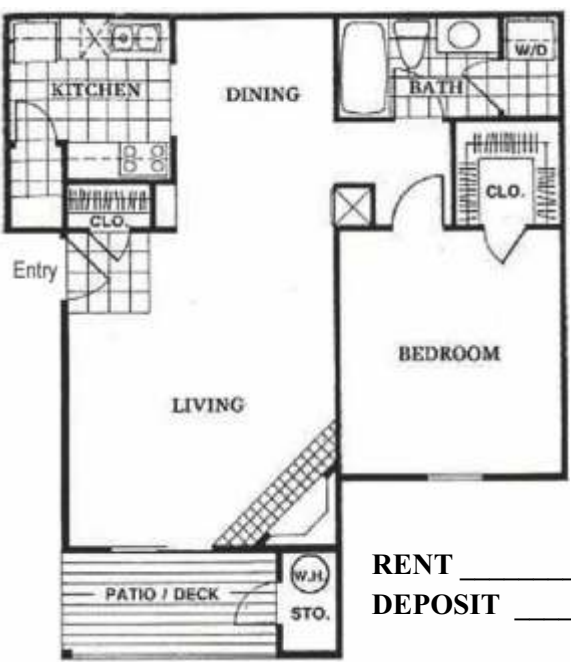

1 Bdrm / 1 Bath 579 Sq. Ft.

RENT _____
DEPOSIT _____

1 Bdrm / 1 Bath 590 Sq. Ft.

RENT _____
DEPOSIT _____

1 Bdrm / 1 Bath 669 Sq. Ft.

RENT _____
DEPOSIT _____

GREAT VIEWS

1 Bdrm / 1 Bath 680 Sq. Ft.

RENT _____
DEPOSIT _____

1 Bdrm / 1 Bath 710 Sq. Ft.

RENT _____
DEPOSIT _____

1 Bdrm / 1 Bath 752 Sq. Ft.

RENT _____
DEPOSIT _____

Pecan Ridge
APARTMENTS

*Square footage is approximate Actual floorplans may vary

RENT _____
DEPOSIT _____

1 Bdrm / 1 Bath 870 Sq. Ft.

RENT _____
DEPOSIT _____

2 Bdrm / 2 Bath 975 Sq. Ft.

G
2 Bdrm / 2 Bath
1175 Sq. Ft.

RENT _____
DEPOSIT _____

DOG PARK

2 Bdrm / 2 Bath 1112 Sq. Ft.