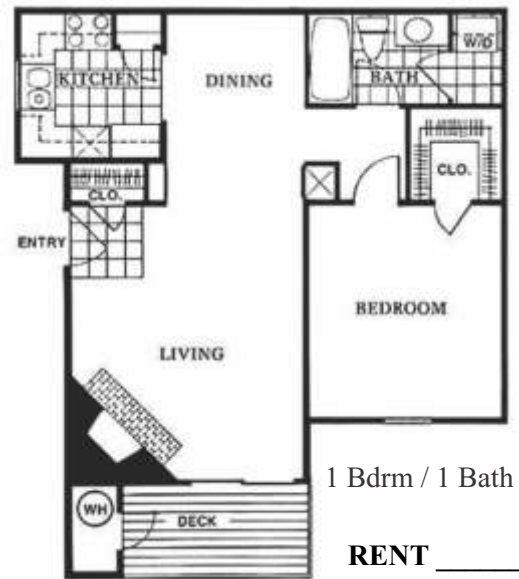

Pecan Ridge
APARTMENTS

2736 Lakeshore Drive
Waco, TX 76708

(254) 757-3226

2736 Lakeshore Drive
Waco, TX 76708

(254) 757-3226

Professionally Managed by

MONTICELLO
ASSET MANAGEMENT, INC.

*in Select Apartment Homes ** Restrictions may apply

1 Bdrm / 1 Bath 579 Sq. Ft.

RENT _____
DEPOSIT _____

1 Bdrm / 1 Bath 590 Sq. Ft.

RENT _____
DEPOSIT _____

1 Bdrm / 1 Bath 669 Sq. Ft.

RENT _____
DEPOSIT _____

GREAT VIEWS

1 Bdrm / 1 Bath 680 Sq. Ft.

RENT _____
DEPOSIT _____

1 Bdrm / 1 Bath 710 Sq. Ft.

RENT _____
DEPOSIT _____

1 Bdrm / 1 Bath 752 Sq. Ft.

RENT _____
DEPOSIT _____

Pecan Ridge
APARTMENTS

*Square footage is approximate Actual floorplans may vary