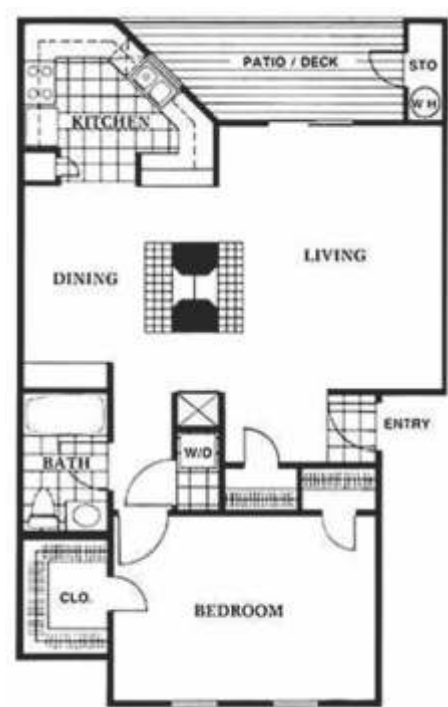

1 Bdrm / 1 Bath 579 Sq. Ft.

RENT _____
DEPOSIT _____

1 Bdrm / 1 Bath 590 Sq. Ft.

RENT _____
DEPOSIT _____

1 Bdrm / 1 Bath 669 Sq. Ft.

RENT _____
DEPOSIT _____

GREAT VIEWS

1 Bdrm / 1 Bath 680 Sq. Ft.

RENT _____
DEPOSIT _____

1 Bdrm / 1 Bath 710 Sq. Ft.

RENT _____
DEPOSIT _____

1 Bdrm / 1 Bath 752 Sq. Ft.

RENT _____
DEPOSIT _____

Pecan Ridge
APARTMENTS

*Square footage is approximate Actual floorplans may vary

RENT _____
DEPOSIT _____

1 Bdrm / 1 Bath 870 Sq. Ft.

RENT _____
DEPOSIT _____

2 Bdrm / 2 Bath 975 Sq. Ft.

G
2 Bdrm / 2 Bath
1175 Sq. Ft.

RENT _____
DEPOSIT _____

DOG PARK

2 Bdrm / 2 Bath 1112 Sq. Ft.