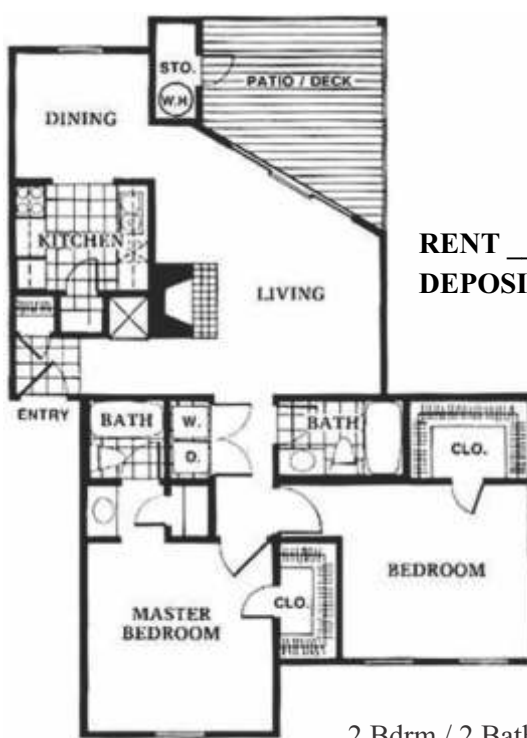

1 Bdrm / 1 Bath 579 Sq. Ft.

RENT _____
DEPOSIT _____

1 Bdrm / 1 Bath 590 Sq. Ft.

RENT _____
DEPOSIT _____

1 Bdrm / 1 Bath 669 Sq. Ft.

RENT _____
DEPOSIT _____

GREAT VIEWS

1 Bdrm / 1 Bath 680 Sq. Ft.

RENT _____
DEPOSIT _____

1 Bdrm / 1 Bath 710 Sq. Ft.

RENT _____
DEPOSIT _____

1 Bdrm / 1 Bath 752 Sq. Ft.

RENT _____
DEPOSIT _____

Pecan Ridge
APARTMENTS

*Square footage is approximate Actual floorplans may vary

RENT _____
DEPOSIT _____

1 Bdrm / 1 Bath 870 Sq. Ft.

RENT _____
DEPOSIT _____

2 Bdrm / 2 Bath 975 Sq. Ft.

G
2 Bdrm / 2 Bath
1175 Sq. Ft.

RENT _____
DEPOSIT _____

DOG PARK

2 Bdrm / 2 Bath 1112 Sq. Ft.

RENT _____
DEPOSIT _____

H
2 Bdrm / 2 Bath
with Den
1490 Sq. Ft.

RENT _____
DEPOSIT _____

*Square footage is approximate Actual floorplans may vary

Pecan Ridge
APARTMENTS