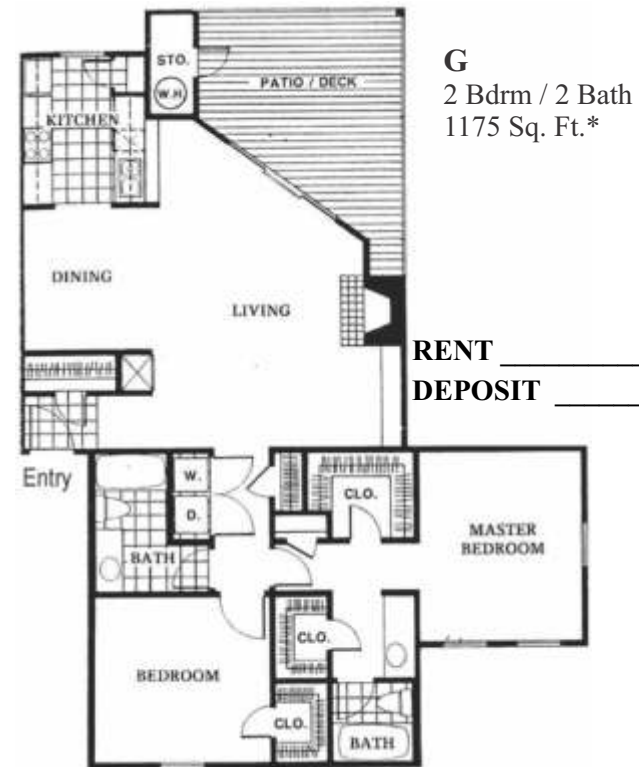

1 Bdrm / 1 Bath 579 Sq. Ft.\*

RENT \_\_\_\_\_  
DEPOSIT \_\_\_\_\_

1 Bdrm / 1 Bath 590 Sq. Ft.\*

RENT \_\_\_\_\_  
DEPOSIT \_\_\_\_\_

1 Bdrm / 1 Bath 669 Sq. Ft.\*

RENT \_\_\_\_\_  
DEPOSIT \_\_\_\_\_

# GREAT VIEWS

1 Bdrm / 1 Bath 680 Sq. Ft.\*

RENT \_\_\_\_\_  
DEPOSIT \_\_\_\_\_

1 Bdrm / 1 Bath 710 Sq. Ft.\*

RENT \_\_\_\_\_  
DEPOSIT \_\_\_\_\_

1 Bdrm / 1 Bath 752 Sq. Ft.\*

RENT \_\_\_\_\_  
DEPOSIT \_\_\_\_\_

\*Square footage is approximate Actual floorplans may vary

RENT \_\_\_\_\_ 1 Bdrm / 1 Bath 870 Sq. Ft.\*  
 DEPOSIT \_\_\_\_\_

RENT \_\_\_\_\_  
 DEPOSIT \_\_\_\_\_

2 Bdrm / 2 Bath 975 Sq. Ft.\*

**G**  
 2 Bdrm / 2 Bath  
 1175 Sq. Ft.\*

## DOG PARK

2 Bdrm / 2 Bath 1112 Sq. Ft.\*

RENT \_\_\_\_\_  
 DEPOSIT \_\_\_\_\_

2736 Lake Shore Drive  
 Waco, TX 76708

(254) 757-3226

**H**  
 2 Bdrm / 2 Bath  
 with Den  
 1490 Sq. Ft.\*

RENT \_\_\_\_\_  
 DEPOSIT \_\_\_\_\_