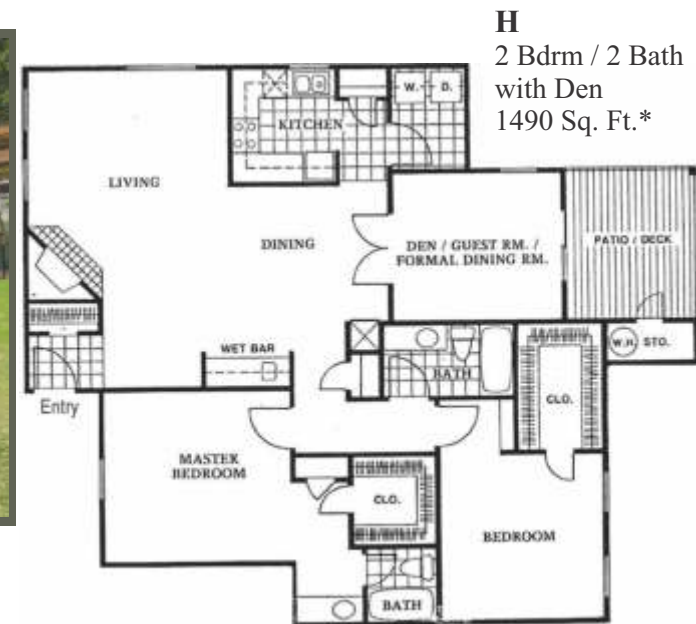

\*Square footage is approximate Actual floorplans may vary

RENT \_\_\_\_\_ 1 Bdrm / 1 Bath 870 Sq. Ft.\*  
 DEPOSIT \_\_\_\_\_

RENT \_\_\_\_\_  
 DEPOSIT \_\_\_\_\_

2 Bdrm / 2 Bath 975 Sq. Ft.\*

**G**  
 2 Bdrm / 2 Bath  
 1175 Sq. Ft.\*

## DOG PARK

2 Bdrm / 2 Bath 1112 Sq. Ft.\*

RENT \_\_\_\_\_  
 DEPOSIT \_\_\_\_\_

2736 Lake Shore Drive  
 Waco, TX 76708

(254) 757-3226

**H**  
 2 Bdrm / 2 Bath  
 with Den  
 1490 Sq. Ft.\*

RENT \_\_\_\_\_  
 DEPOSIT \_\_\_\_\_

*Pecan Ridge*  
 APARTMENTS

\*Square footage is approximate Actual floorplans may vary