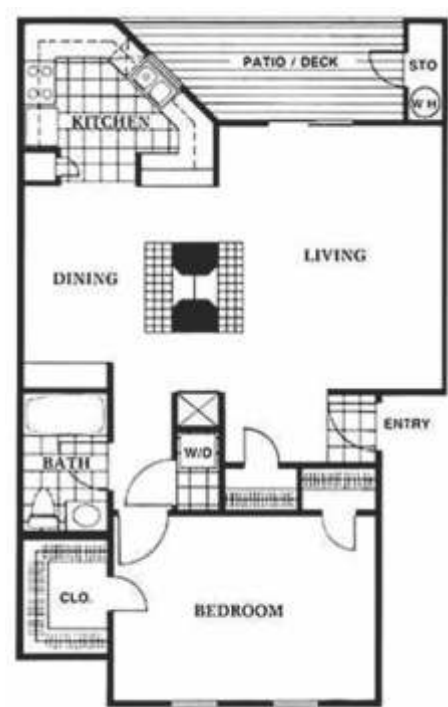

1 Bdrm / 1 Bath 579 Sq. Ft.\*

RENT \_\_\_\_\_  
DEPOSIT \_\_\_\_\_

1 Bdrm / 1 Bath 590 Sq. Ft.\*

RENT \_\_\_\_\_  
DEPOSIT \_\_\_\_\_

1 Bdrm / 1 Bath 669 Sq. Ft.\*

RENT \_\_\_\_\_  
DEPOSIT \_\_\_\_\_

# GREAT VIEWS

1 Bdrm / 1 Bath 680 Sq. Ft.\*

RENT \_\_\_\_\_  
DEPOSIT \_\_\_\_\_

1 Bdrm / 1 Bath 710 Sq. Ft.\*

RENT \_\_\_\_\_  
DEPOSIT \_\_\_\_\_

1 Bdrm / 1 Bath 752 Sq. Ft.\*

RENT \_\_\_\_\_  
DEPOSIT \_\_\_\_\_

\*Square footage is approximate Actual floorplans may vary

RENT \_\_\_\_\_ 1 Bdrm / 1 Bath 870 Sq. Ft.\*  
 DEPOSIT \_\_\_\_\_

RENT \_\_\_\_\_  
 DEPOSIT \_\_\_\_\_

2 Bdrm / 2 Bath 975 Sq. Ft.\*

**G**  
 2 Bdrm / 2 Bath  
 1175 Sq. Ft.\*